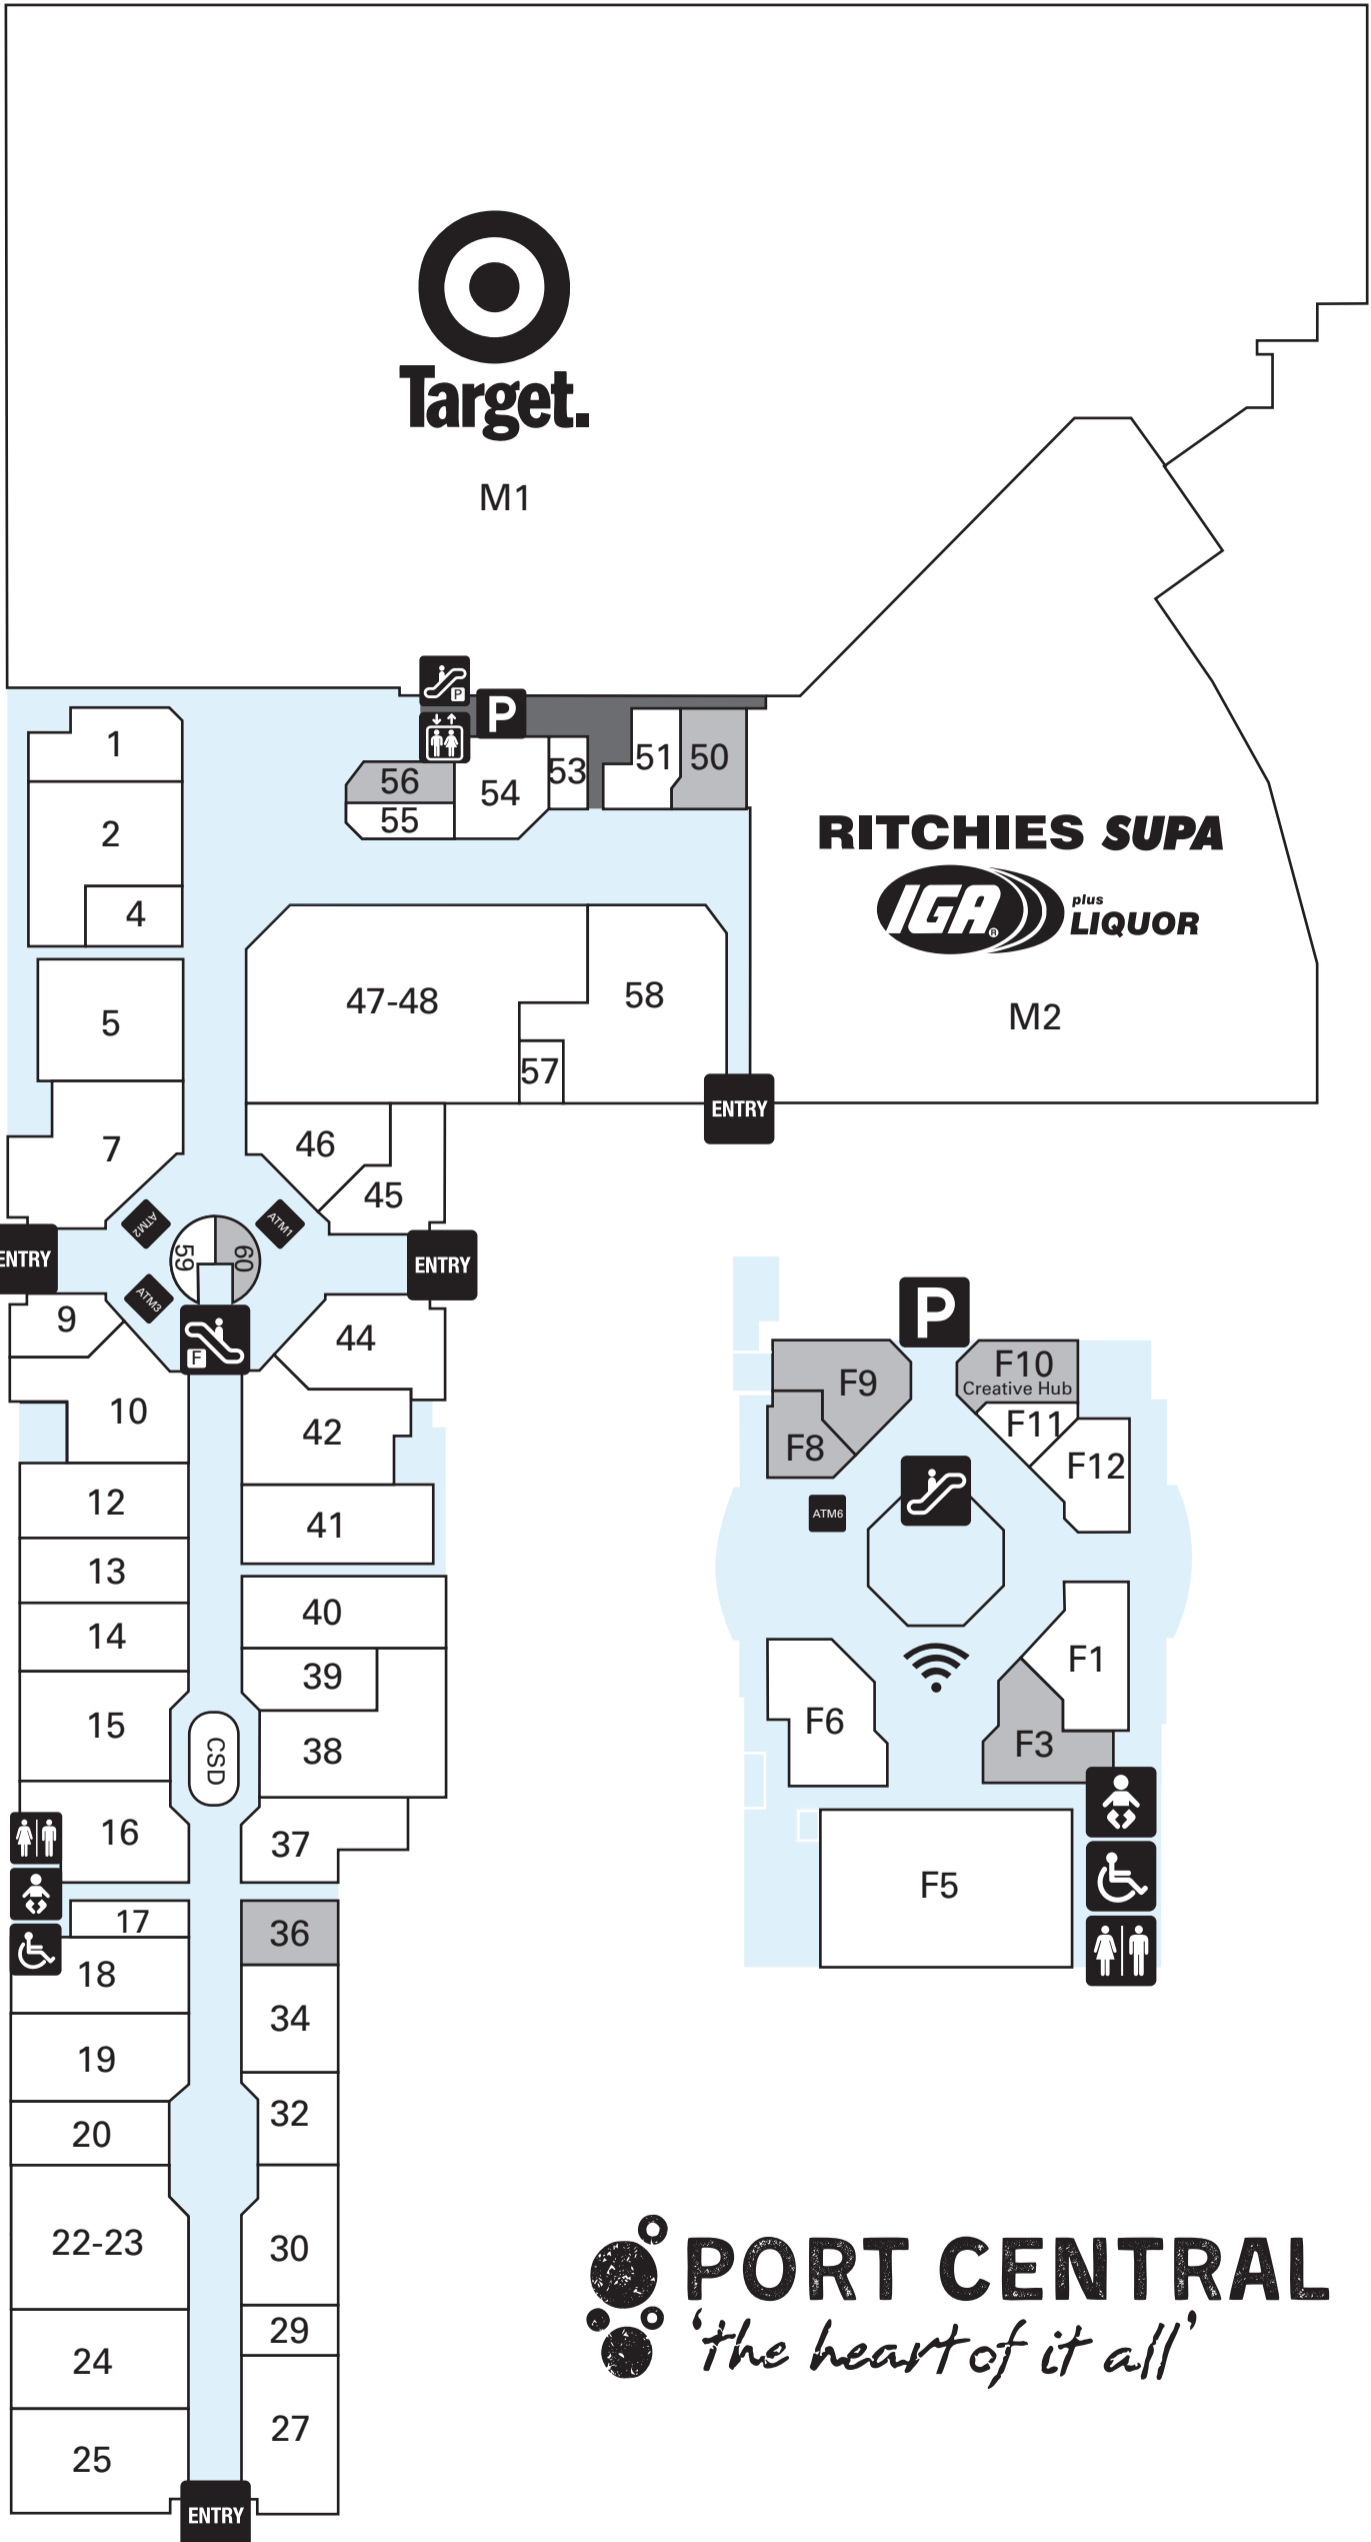

Centre Directory

Majors

- M1 Target
- M2 Ritchies Supa IGA + Liquor

Specialty Retail

- 1 Port Central Newsagency
- 2 MyHouse
- 4 Country Nails
- 5 Williams the Shoemen
- 7 Sussan
- 9 P'Chi
- 10 W.Lane
- 12 Dotti
- 13 Dusk
- 14 Noni B
- 15 Cotton On
- 16 Portmans
- 17 Lovisa
- 18 Tree Of Life
- 19 Tarocash
- 20 Smiggle
- 22-23 Connor
- 24 Manning Shoes
- 25 BCU
- 27 Sportsgirl
- 29 Goldmark
- 30 Rockwear
- 32 Flight Centre
- 34 Strandbags
- 36 Retail Leasing Opportunity
- 37 Spend-Less Shoes
- 38 House
- 39 The Hair Hub
- 40 Jay Jays
- 41 Just Jeans
- 42 Lorna Jane
- 44 Telstra Store
- 45 Michel's Patisserie
- 46 Prouds
- 47-48 Chemist Warehouse
- 50 Retail Leasing Opportunity
- 51 Freechoice Tobacconist
- 53 Lemon Tree Massage
- 54 Bakers Delight
- 55 Boost Juice
- 56 Retail Leasing Opportunity
- 57 Bookface Cafe
- 58 Bookface
- 59 Sunglass Hut
- 60 Retail Leasing Opportunity
- 61 Retail Leasing Opportunity
- K1 Retail Leasing Opportunity

Level 1 Retail

- F1 Organics MattR
- F3 Retail Leasing Opportunity
- F5 Heidi Beau
- F6 Port Central Pantry
- F8 Retail Leasing Opportunity
- F9 Retail Leasing Opportunity
- F10 Retail Leasing Opportunity
- F11 Ispa Kebabs
- F12 Baby Chopsticks

ATM & Services

- Ground Floor
- ATM1 RediATM
 - ATM2 RediATM
 - ATM3 Bananacoast Credit Union
 - CSD Customer Service Desk

- Level 1
- ATM6 ANZ Banking Group

PORT CENTRAL
'the heart of it all'

Escalator to Level 1	Escalator to Level 1 Parking	Lift	Street Access	Deck Parking 851 spaces
ATM	Parents	Toilets	Disabled	Free Wi-Fi