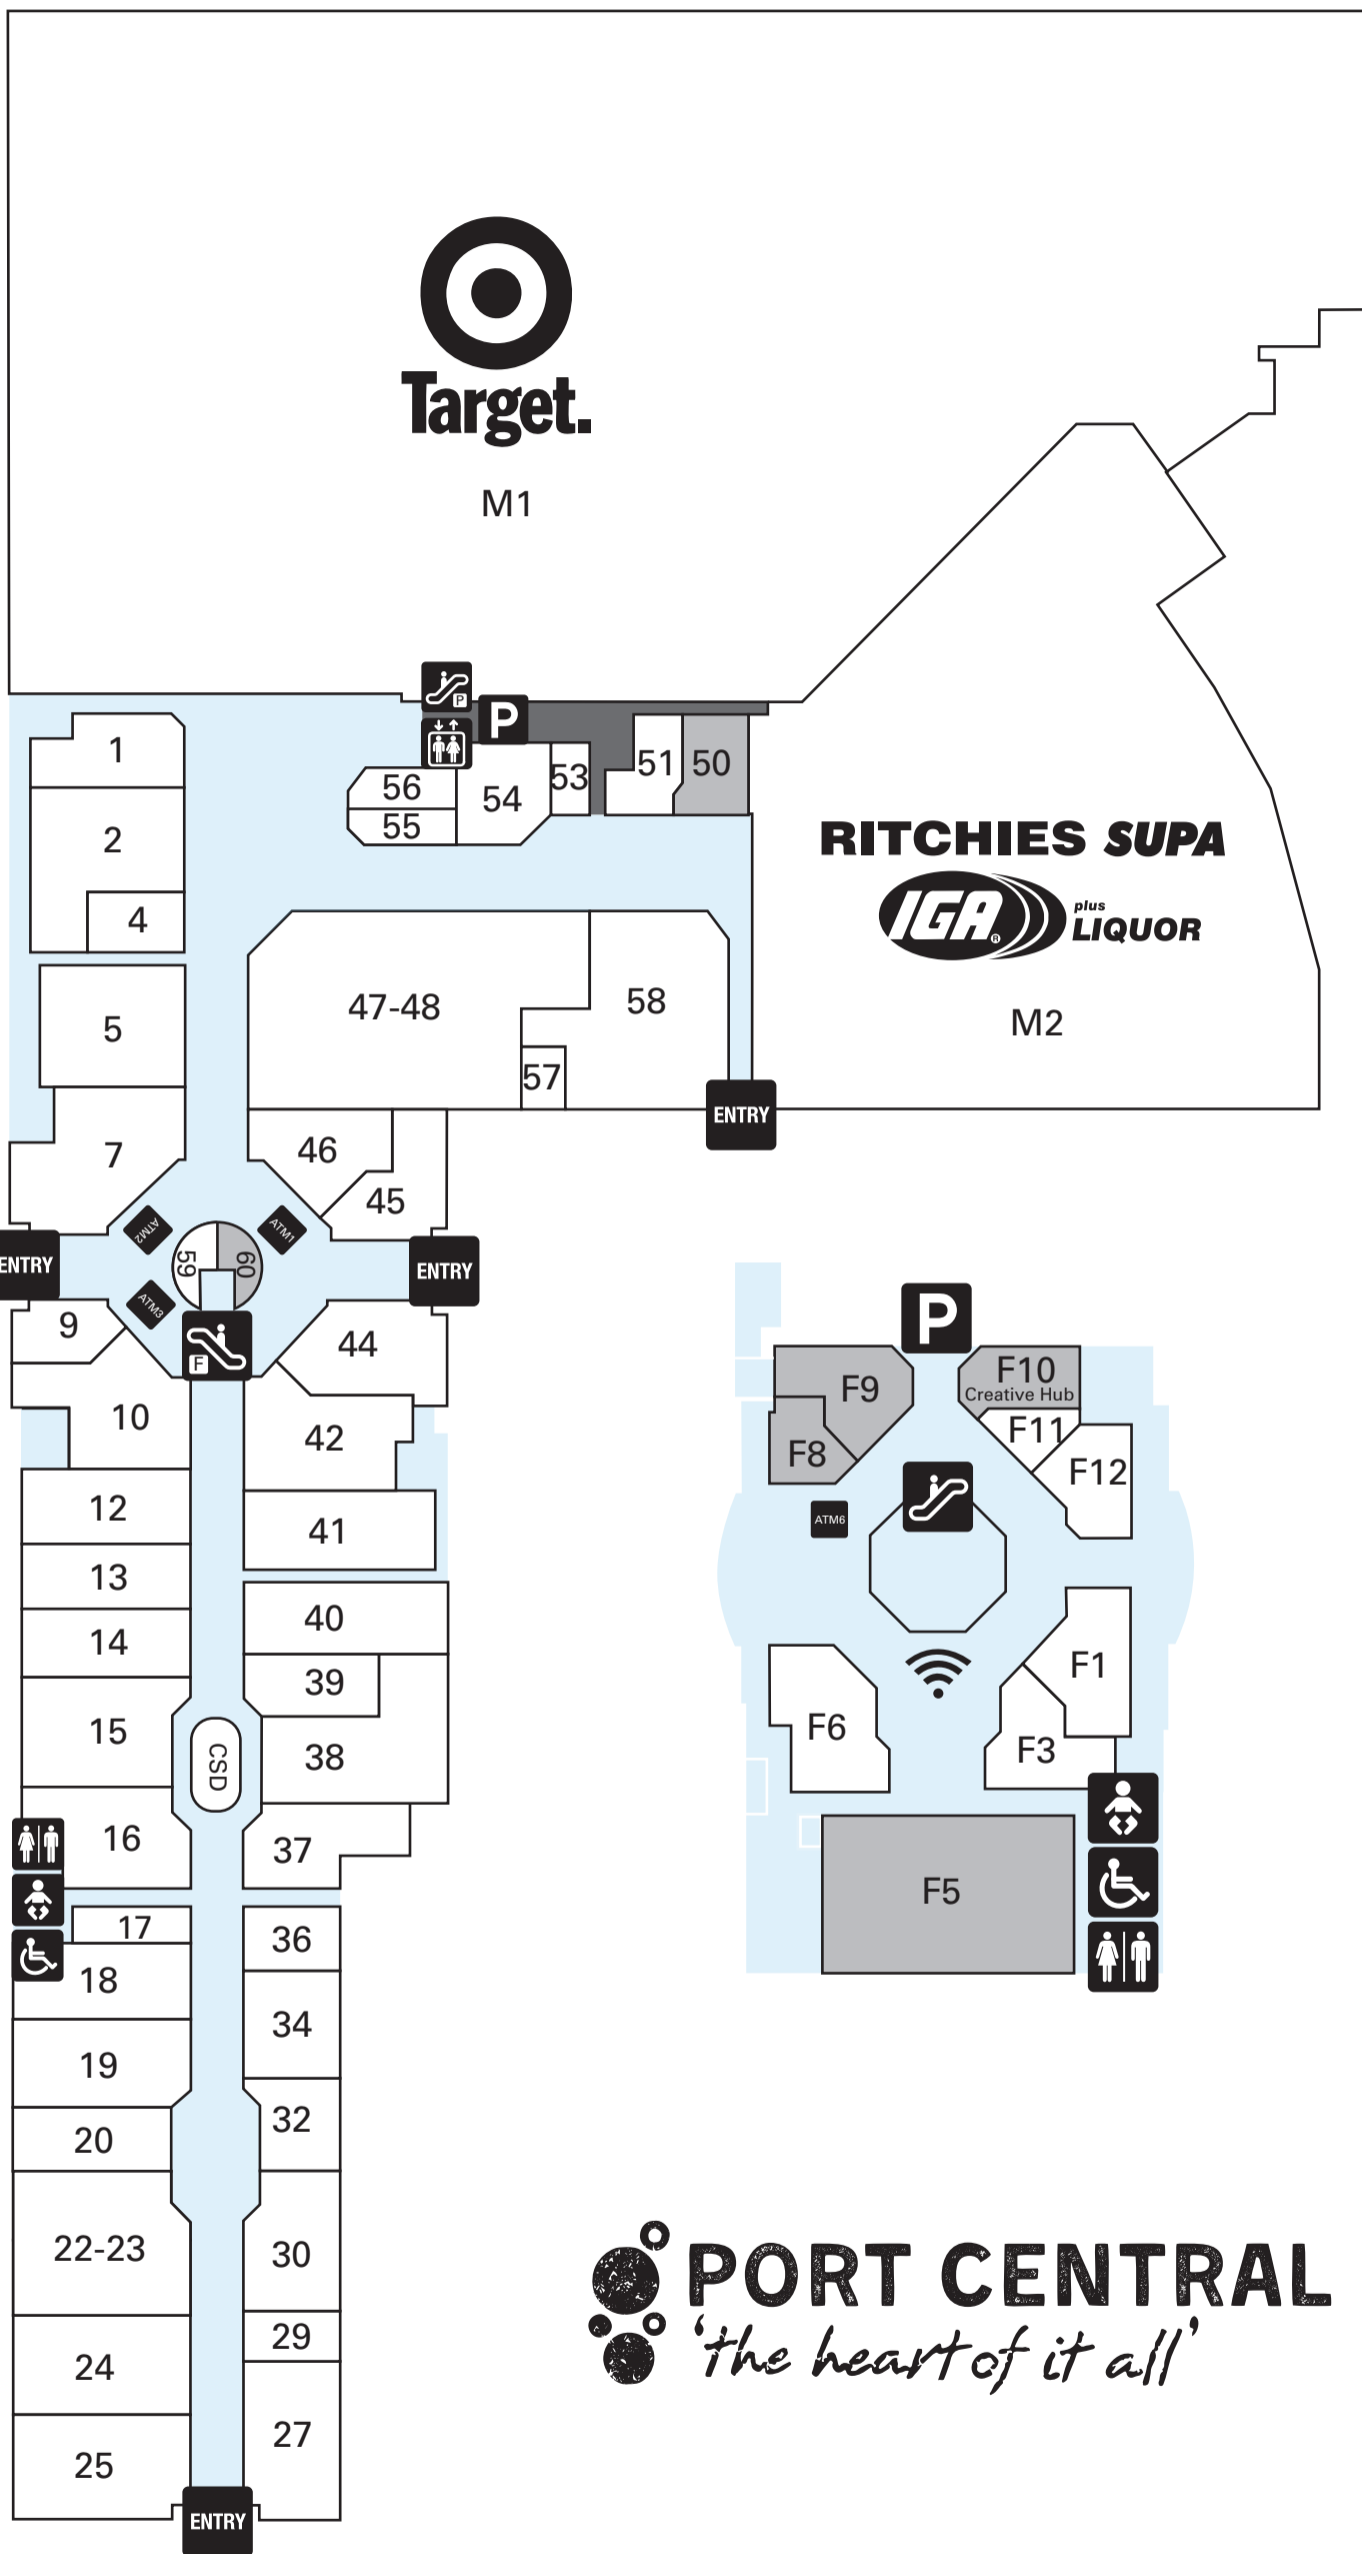

Centre Directory

Majors

- M1 Target
- M2 Ritchies Supa IGA + Liquor

Specialty Retail

- 1 Port Central Newsagency
- 2 MyHouse
- 4 Country Nails
- 5 Williams the Shoemen
- 7 Sussan
- 9 P'Chi
- 10 W.Lane
- 12 Dotti
- 13 Dusk
- 14 Noni B
- 15 Cotton On
- 16 Portmans
- 17 Lovisa
- 18 Tree Of Life
- 19 Tarocash
- 20 Smiggle
- 22-23 Connor
- 24 Manning Shoes
- 25 Lorna Jane
- 27 Sportsgirl
- 29 Goldmark
- 30 Rockwear
- 32 Flight Centre
- 34 Strandbags
- 36 Just Cuts
- 37 Spend-Less Shoes
- 38 House
- 39 Hair Hub
- 40 Jay Jays
- 41 Just Jeans
- 42 Heidi Beau
- 44 Telstra Store
- 45 Michel's Patisserie
- 46 Prouds
- 47-48 Chemist Warehouse
- 50 Retail Leasing Opportunity
- 51 Freechoice Tobacconist
- 53 Lemon Tree Massage
- 54 Bakers Delight
- 55 Boost Juice
- 56 Browco Brow & Lash Bar
- 57 Bookface Cafe
- 58 Bookface
- 59 Sunglass Hut
- 60 Retail Leasing Opportunity
- 61 Retail Leasing Opportunity
- K1 Retail Leasing Opportunity

Level 1 Retail

- F1 Organics Mattr
- F3 EB Games
- F5 Retail Leasing Opportunity
- F6 Port Central Pantry
- F8 Retail Leasing Opportunity
- F9 Retail Leasing Opportunity
- F10 Retail Leasing Opportunity
- F11 Ispa Kebabs
- F12 Baby Chopsticks

ATM & Services

- Ground Floor
- ATM1 RediATM
 - ATM2 RediATM
 - ATM3 Bananacoast Credit Union
 - CSD Customer Service Desk

- Level 1
- ATM6 ANZ Banking Group

PORT CENTRAL
'the heart of it all'

- Escalator to Level 1
- Escalator to Level 1 Parking
- Lift
- Street Access
- Deck Parking 851 spaces
- ATM
- Parents
- Toilets
- Disabled
- Free Wi-Fi